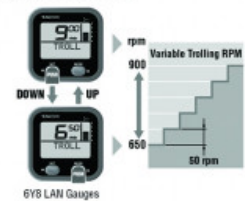

F30

POA

■ Tiller Handle Model

■ Remote Control Model

Specifications

Boat Details

Price	POA	Boat Brand	Yamaha
Model	F30	Length	0.00
Year	2025	Category	Boat Engines and Outboards
Hull Style		Hull Type	
Power Type	Power	Stock Number	F30LA
Condition	New	State	Western Australia
Suburb	ROCKINGHAM	Engine Make	