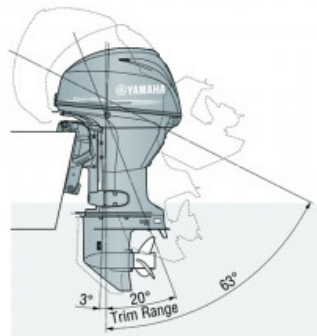

F30

POA

■ Tiller Handle Model

■ Remote Control Model

Specifications

Boat Details

Price	POA	Boat Brand	Yamaha
Model	F30	Length	0.00
Year	2025	Category	Boat Engines and Outboards
Hull Style		Hull Type	
Power Type	Power	Stock Number	F30LA
Condition	New	State	Western Australia
Suburb	ROCKINGHAM	Engine Make	