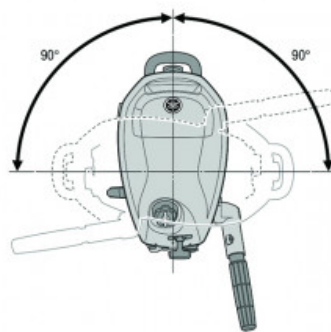

F6
POA

Specifications

Boat Details

Price	POA	Boat Brand	Yamaha
Model	F6	Length	0.00
Year	2025	Category	Boat Engines and Outboards
Hull Style		Hull Type	
Power Type	Power	Stock Number	F6CMHL
Condition	New	State	Western Australia
Suburb	ROCKINGHAM	Engine Make	