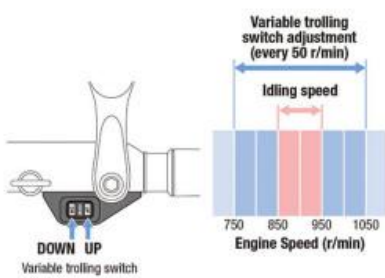

T25

POA

Specifications

Boat Details

Price	POA	Boat Brand	Yamaha
Model	T25	Length	0.00
Year	2024	Category	Boat Engines and Outboards
Hull Style		Hull Type	
Power Type		Stock Number	FT25LA
Condition	New	State	Western Australia
Suburb	ROCKINGHAM	Engine Make	